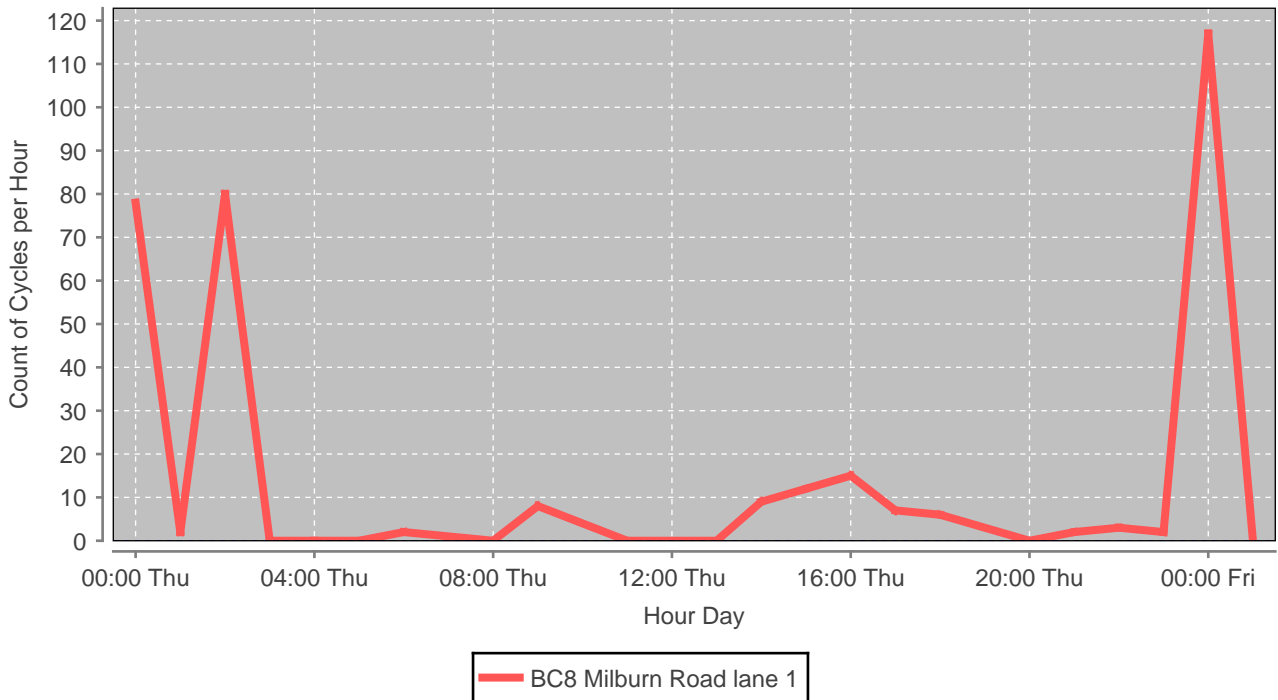

BC8 GB Inverness Millburn Road Hitrans

Cycle counter statistics 2015-01-23

Olsen Engineering A/S

Hour statistics for BC8 GB Inverness Millburn Road Hitrans

Data from 2015-01-22 00:00 to 2015-01-23 01:00

Day statistics for BC8 GB Inverness Millburn Road Hitrans

Data from 2015-01-09 to 2015-01-23