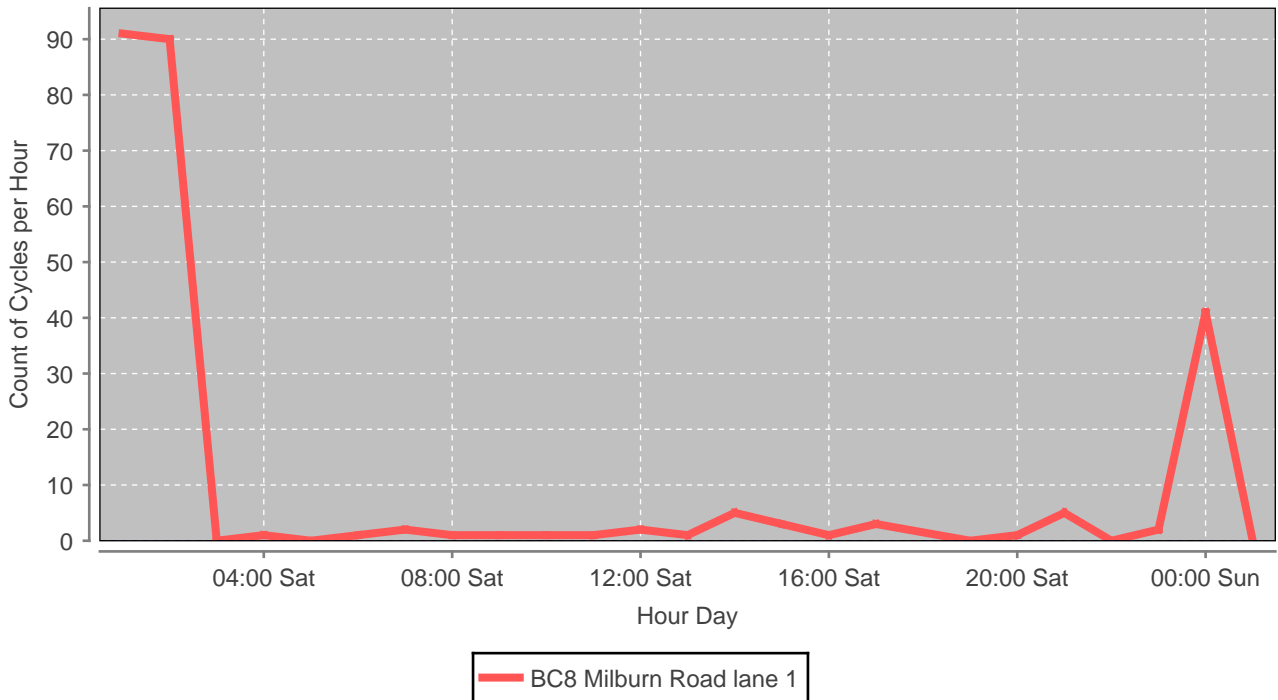

BC8 GB Inverness Millburn Road Hitrans

Cycle counter statistics 2015-01-25

Olsen Engineering A/S

Hour statistics for BC8 GB Inverness Millburn Road Hitrans

Data from 2015-01-24 00:00 to 2015-01-25 01:00

Day statistics for BC8 GB Inverness Millburn Road Hitrans

Data from 2015-01-11 to 2015-01-25