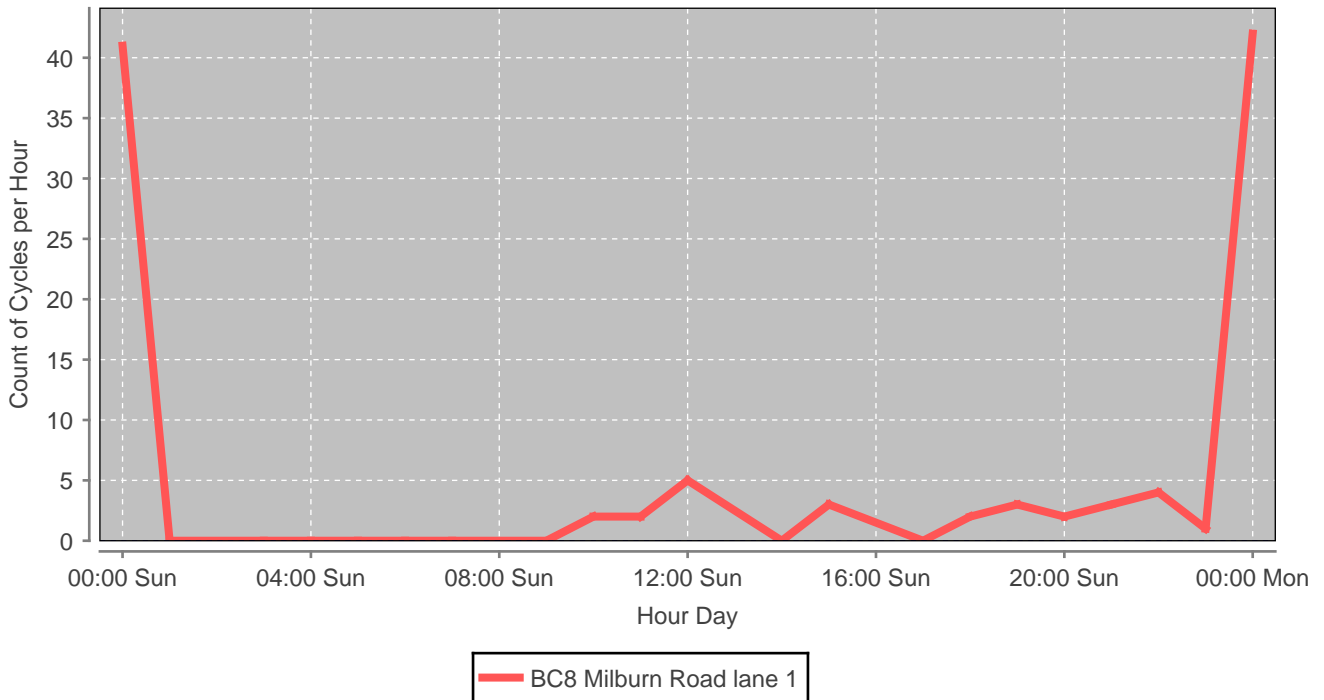

## Hour statistics for BC8 GB Inverness Millburn Road Hitrans

Data from 2015-01-25 00:00 to 2015-01-26 00:00

## Day statistics for BC8 GB Inverness Millburn Road Hitrans

Data from 2015-01-12 to 2015-01-26