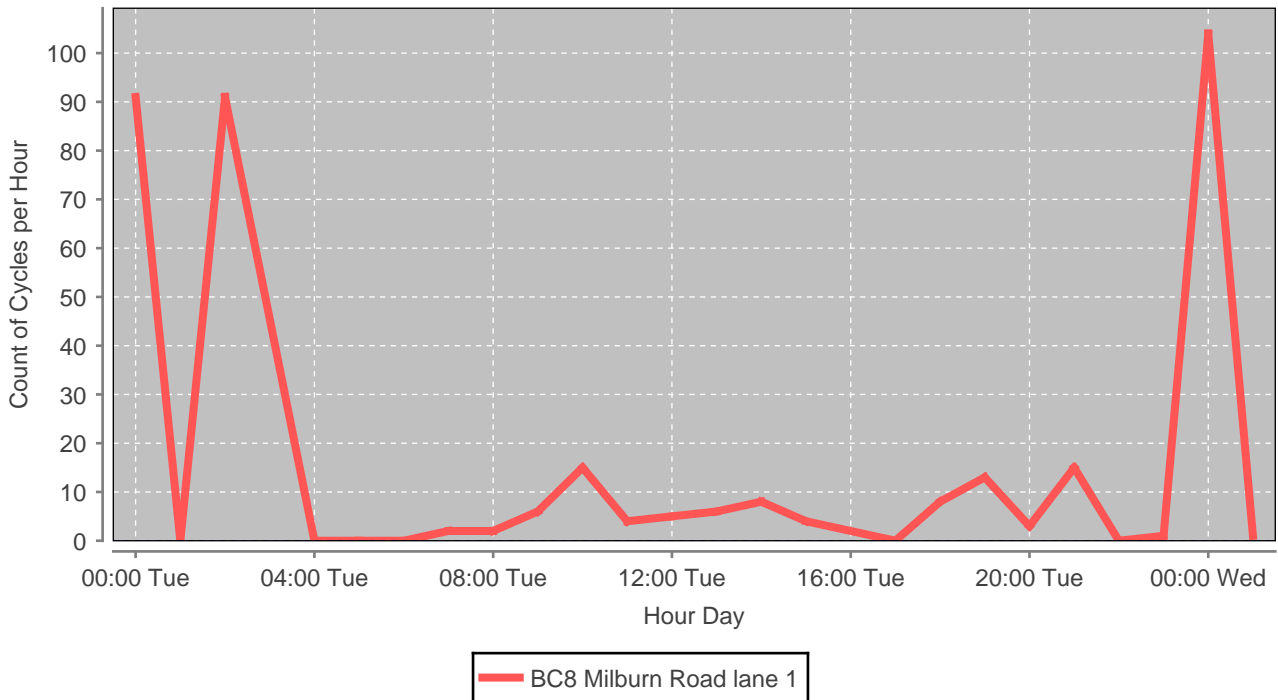

BC8 GB Inverness Millburn Road Hitrans

Cycle counter statistics 2015-01-28

Olsen Engineering A/S

Hour statistics for BC8 GB Inverness Millburn Road Hitrans

Data from 2015-01-27 00:00 to 2015-01-28 01:00

Day statistics for BC8 GB Inverness Millburn Road Hitrans

Data from 2015-01-14 to 2015-01-28