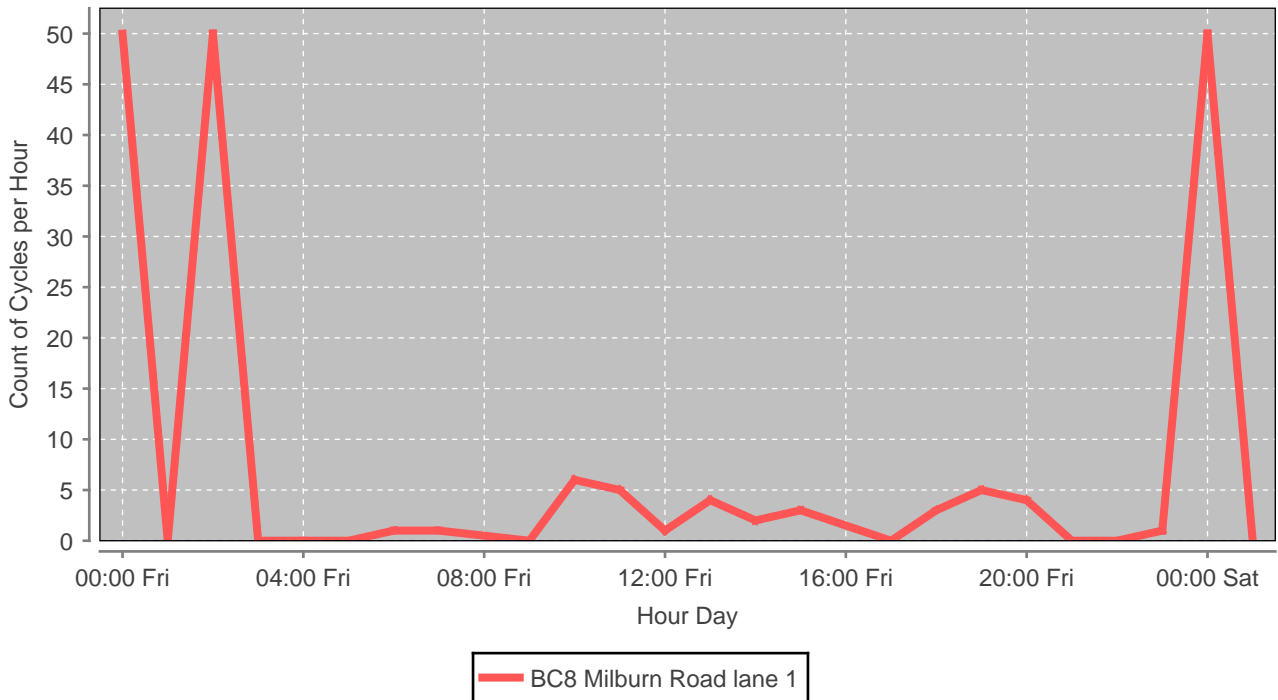

## Hour statistics for BC8 GB Inverness Millburn Road Hitrans

Data from 2015-01-30 00:00 to 2015-01-31 01:00

## Day statistics for BC8 GB Inverness Millburn Road Hitrans

Data from 2015-01-17 to 2015-01-31