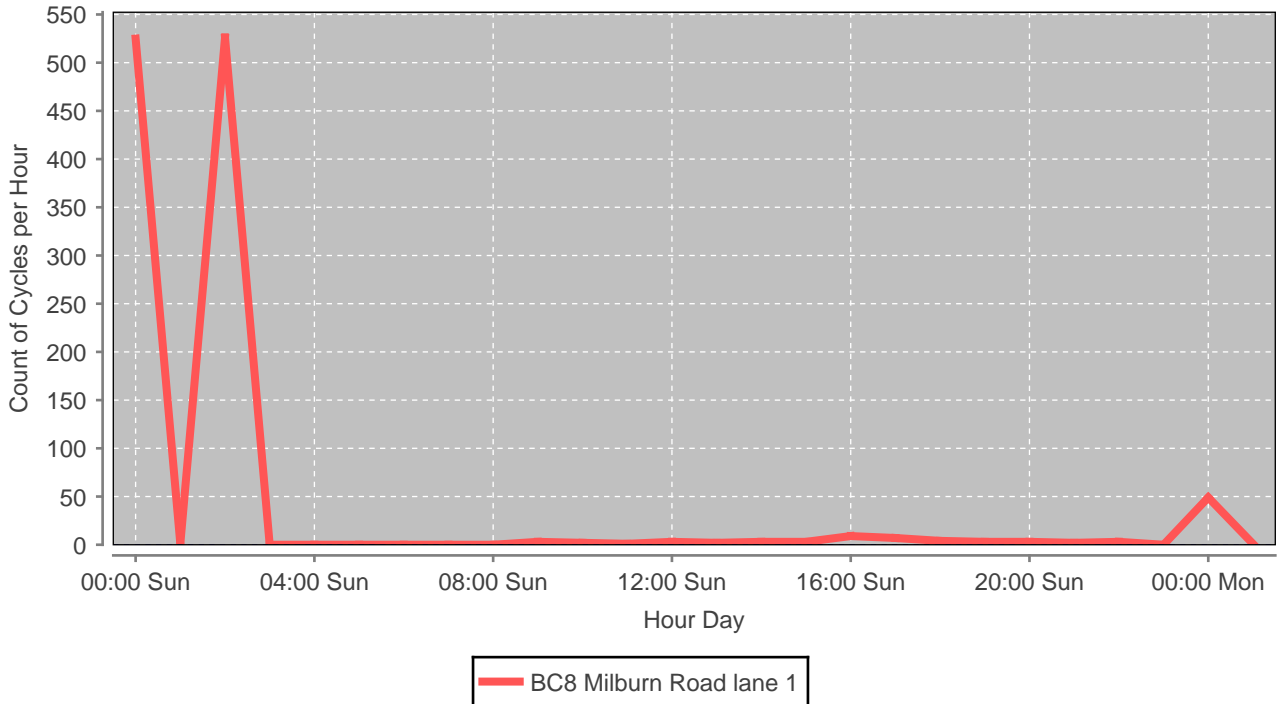

BC8 GB Inverness Millburn Road Hitrans

Cycle counter statistics 2015-02-02

Olsen Engineering A/S

Hour statistics for BC8 GB Inverness Millburn Road Hitrans

Data from 2015-02-01 00:00 to 2015-02-02 01:00

Day statistics for BC8 GB Inverness Millburn Road Hitrans

Data from 2015-01-19 to 2015-02-02