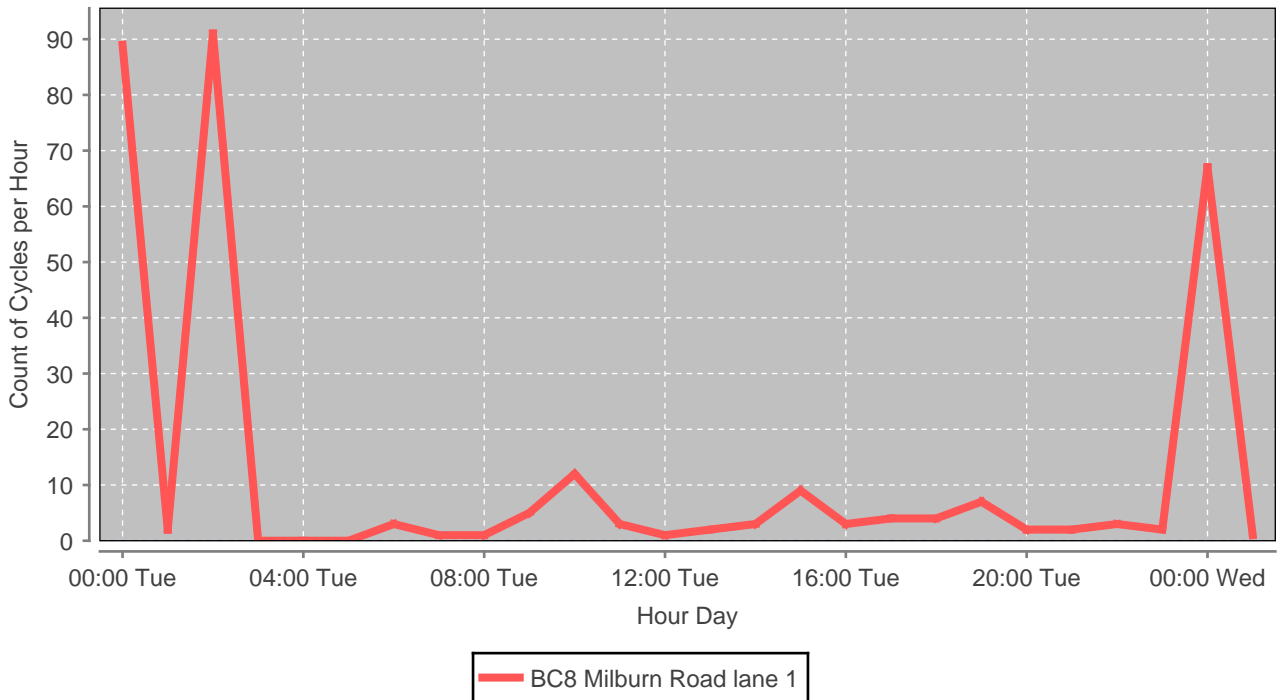

BC8 GB Inverness Millburn Road Hitrans

Cycle counter statistics 2015-02-04

Olsen Engineering A/S

Hour statistics for BC8 GB Inverness Millburn Road Hitrans

Data from 2015-02-03 00:00 to 2015-02-04 01:00

Day statistics for BC8 GB Inverness Millburn Road Hitrans

Data from 2015-01-21 to 2015-02-04