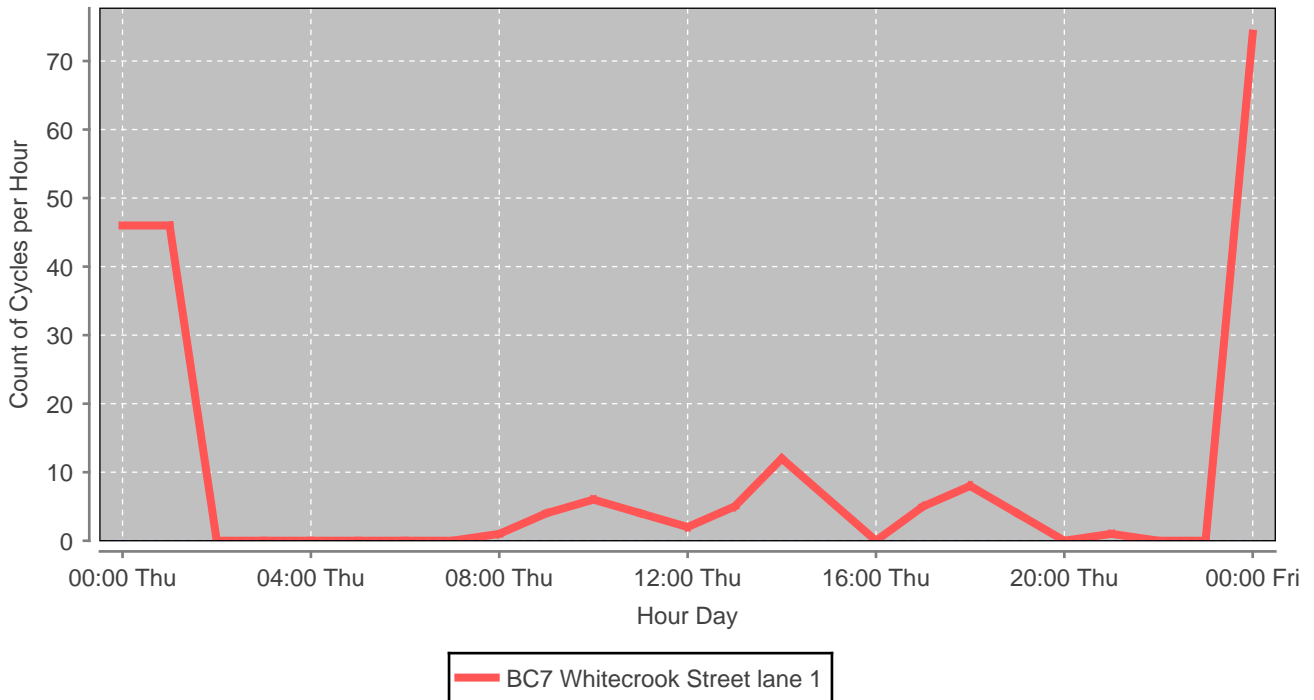

BC7 GB Clydebank Whitecrook Street

Cycle counter statistics 2015-02-06

Olsen Engineering A/S

Hour statistics for BC7 GB Clydebank Whitecrook Street

Data from 2015-02-05 00:00 to 2015-02-06 01:00

Day statistics for BC7 GB Clydebank Whitecrook Street

Data from 2015-01-23 to 2015-02-06