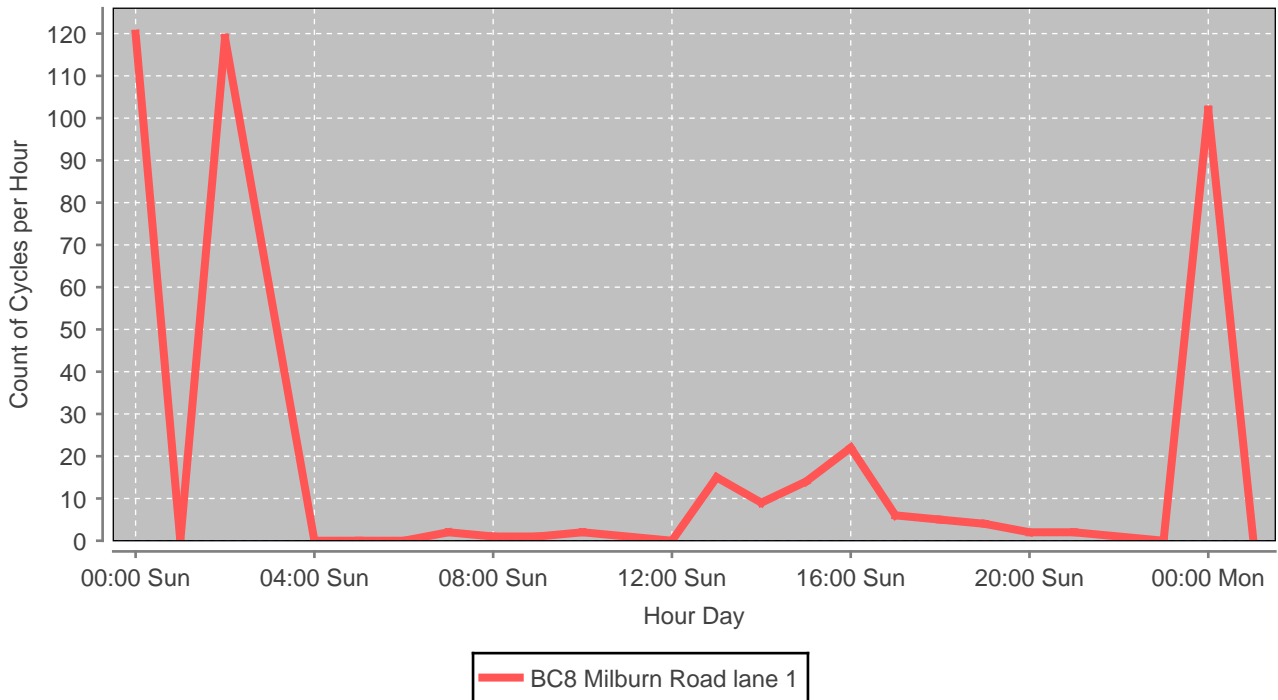

**Hour statistics for BC8 GB Inverness Millburn Road Hitrans**

Data from 2015-02-08 00:00 to 2015-02-09 01:00

**Day statistics for BC8 GB Inverness Millburn Road Hitrans**

Data from 2015-01-26 to 2015-02-09