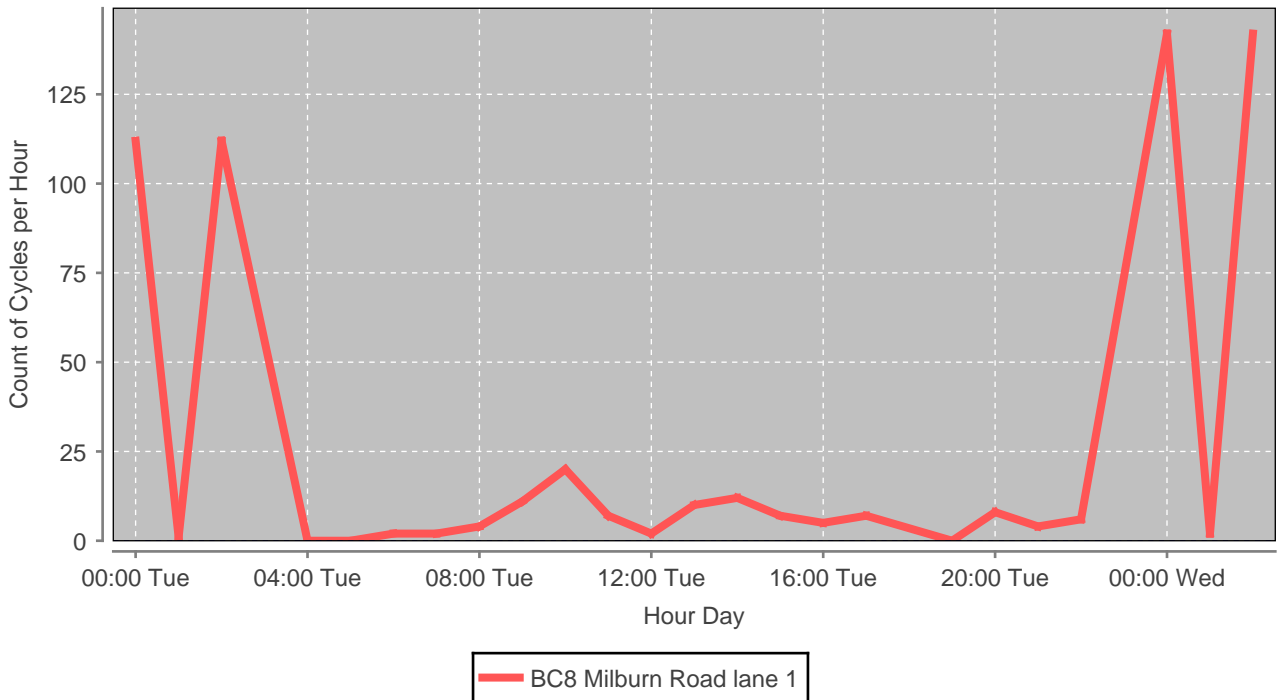

Hour statistics for BC8 GB Inverness Millburn Road Hitrans

Data from 2015-02-10 00:00 to 2015-02-11 02:00

Day statistics for BC8 GB Inverness Millburn Road Hitrans

Data from 2015-01-28 to 2015-02-11