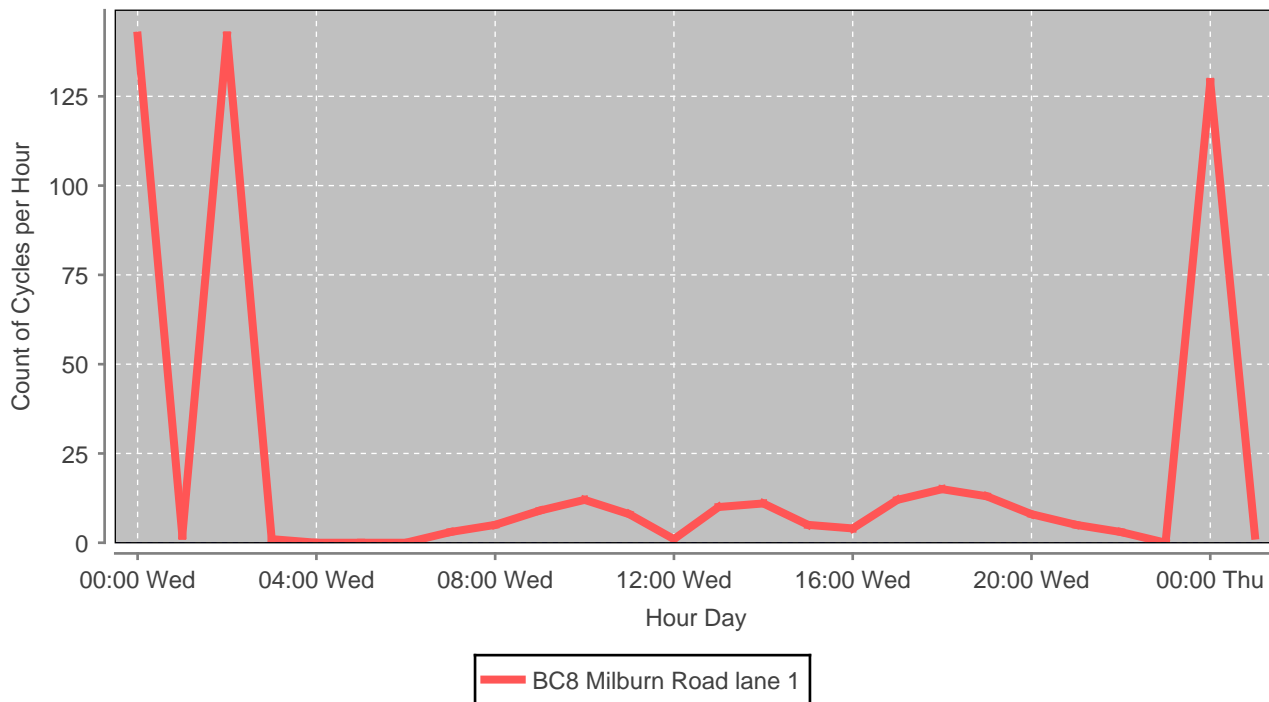

BC8 GB Inverness Millburn Road Hitrans

Cycle counter statistics 2015-02-12

Olsen Engineering A/S

Hour statistics for BC8 GB Inverness Millburn Road Hitrans

Data from 2015-02-11 00:00 to 2015-02-12 01:00

Day statistics for BC8 GB Inverness Millburn Road Hitrans

Data from 2015-01-29 to 2015-02-12