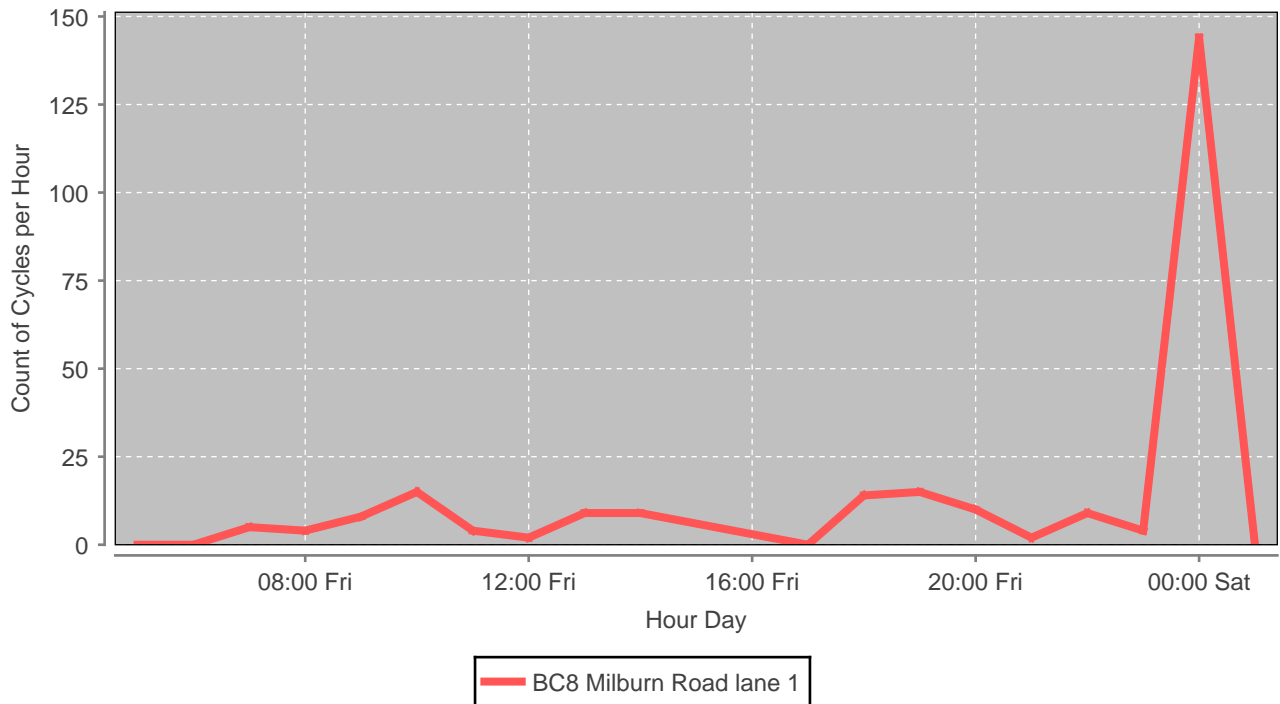

## Hour statistics for BC8 GB Inverness Millburn Road Hitrans

Data from 2015-02-13 00:00 to 2015-02-14 01:00

## Day statistics for BC8 GB Inverness Millburn Road Hitrans

Data from 2015-01-31 to 2015-02-14