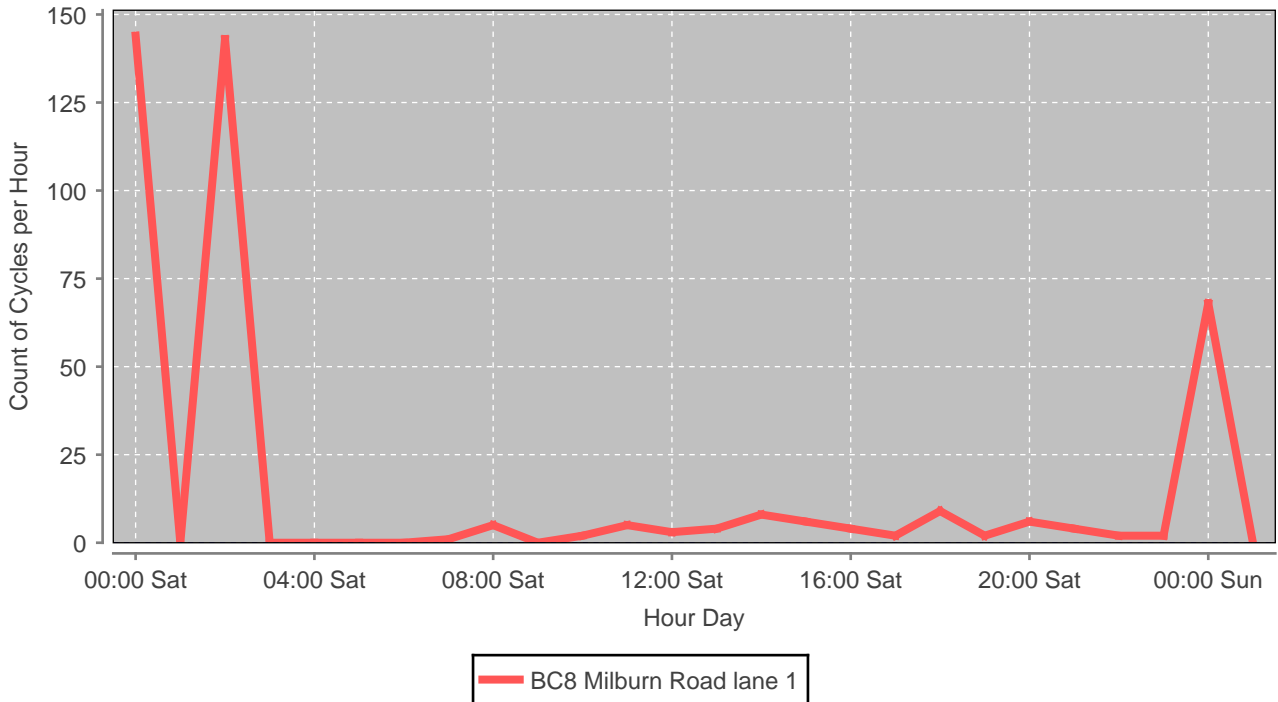

BC8 GB Inverness Millburn Road Hitrans

Cycle counter statistics 2015-02-15

Olsen Engineering A/S

Hour statistics for BC8 GB Inverness Millburn Road Hitrans

Data from 2015-02-14 00:00 to 2015-02-15 01:00

Day statistics for BC8 GB Inverness Millburn Road Hitrans

Data from 2015-02-01 to 2015-02-15