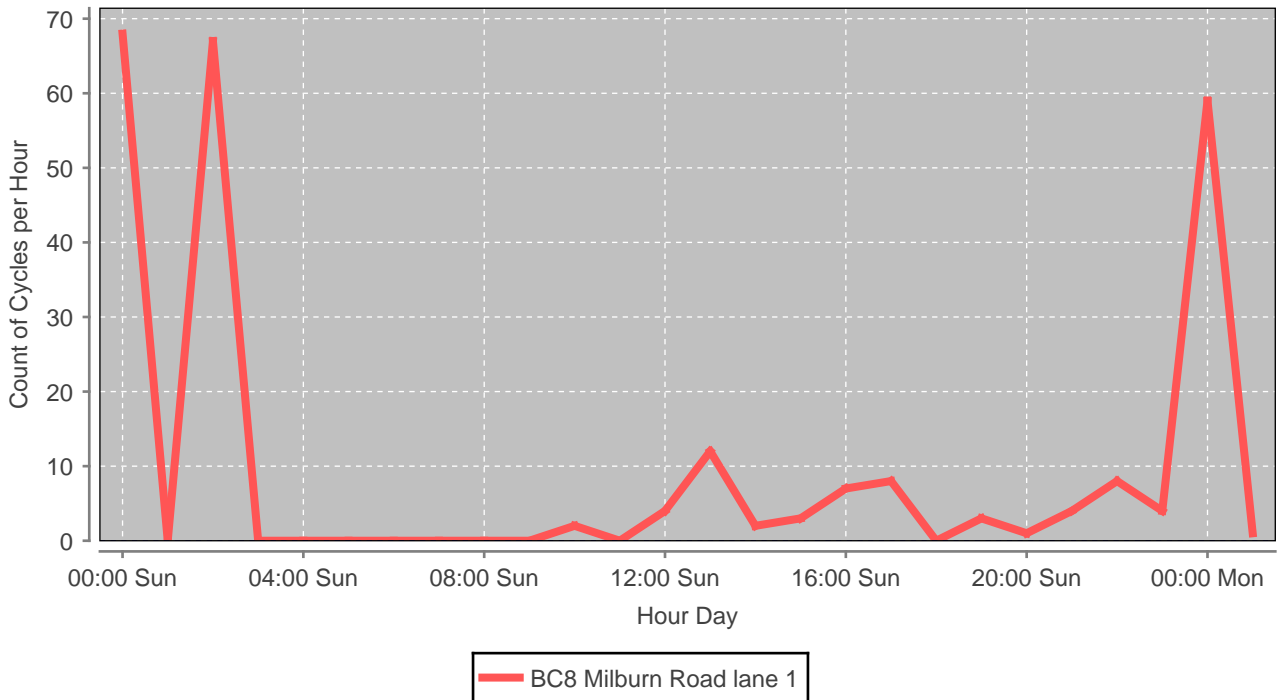

BC8 GB Inverness Millburn Road Hitrans

Cycle counter statistics 2015-02-16

Olsen Engineering A/S

Hour statistics for BC8 GB Inverness Millburn Road Hitrans

Data from 2015-02-15 00:00 to 2015-02-16 01:00

Day statistics for BC8 GB Inverness Millburn Road Hitrans

Data from 2015-02-02 to 2015-02-16