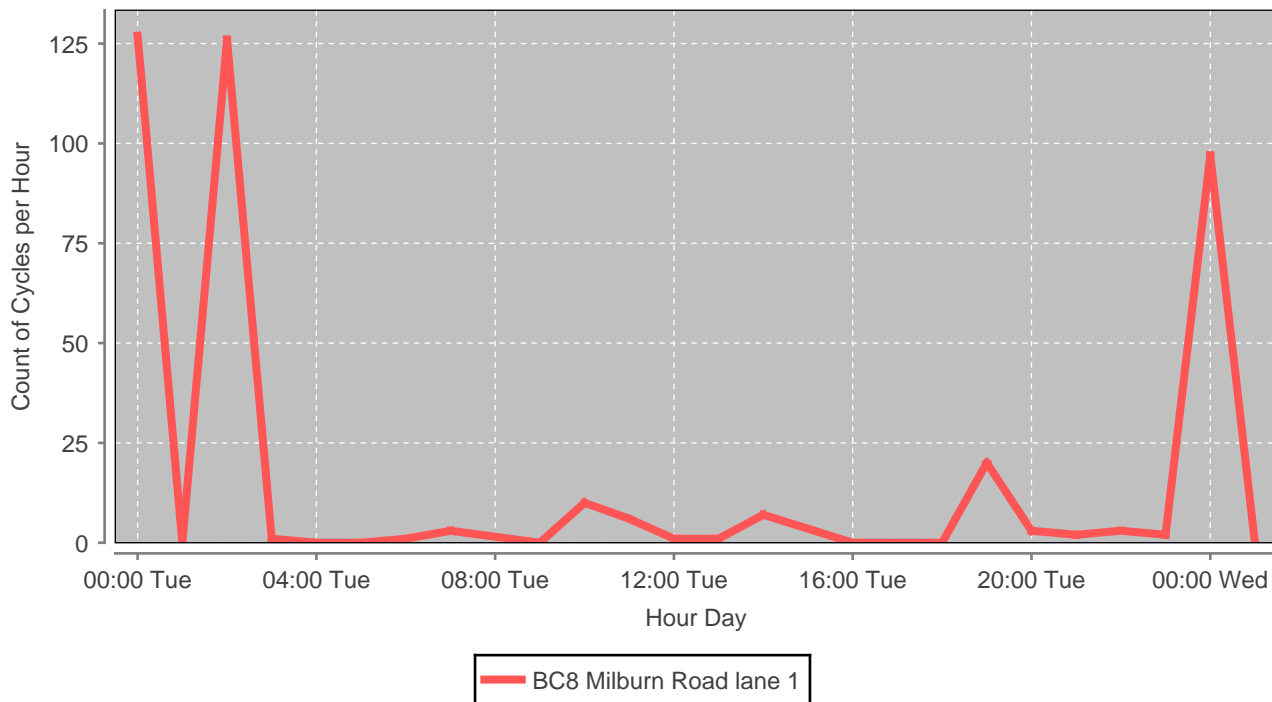

## Hour statistics for BC8 GB Inverness Millburn Road Hitrans

Data from 2015-02-17 00:00 to 2015-02-18 01:00

## Day statistics for BC8 GB Inverness Millburn Road Hitrans

Data from 2015-02-04 to 2015-02-18