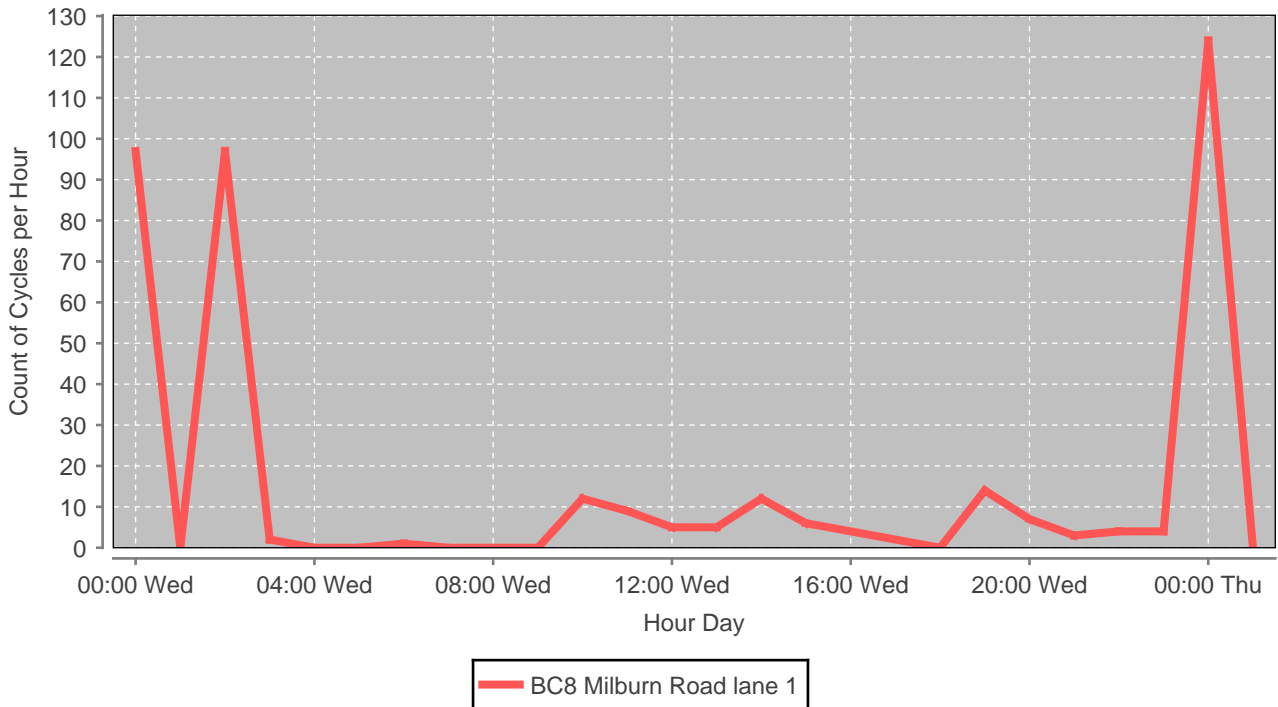

BC8 GB Inverness Millburn Road Hitrans

Cycle counter statistics 2015-02-19

Olsen Engineering A/S

Hour statistics for BC8 GB Inverness Millburn Road Hitrans

Data from 2015-02-18 00:00 to 2015-02-19 01:00

Day statistics for BC8 GB Inverness Millburn Road Hitrans

Data from 2015-02-05 to 2015-02-19